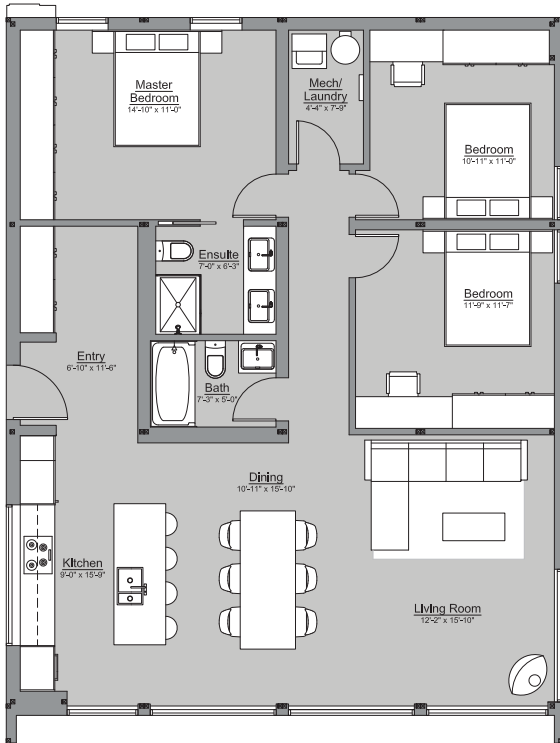

# HO4

3 BED 2 BATH | 1280 FT<sup>2</sup>

The HO4 is one of HONOMOBO's most popular model choices, available in one wall of glazing or two for the ultimate indoor-outdoor connection.

## KITCHEN LEFT

shown with one wall of glass.

## KITCHEN RIGHT

shown with two walls of glass

YOU ARE HERE