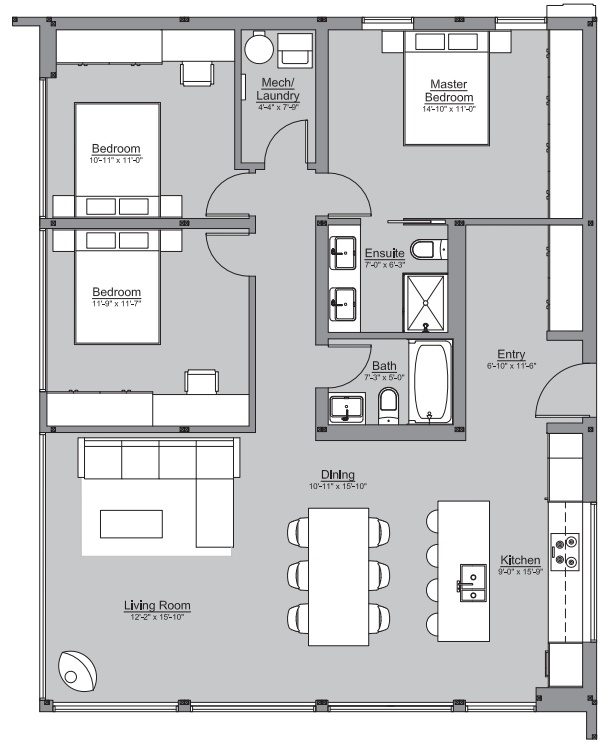

# HO4

3 BED 2 BATH | 1280 FT<sup>2</sup>

The HO4 is one of HONOMOBO's most popular model choices, available in one wall of glazing or two for the ultimate indoor-outdoor connection.

## KITCHEN LEFT

shown with one wall of glass.

## KITCHEN RIGHT

shown with two walls of glass

YOU ARE HERE